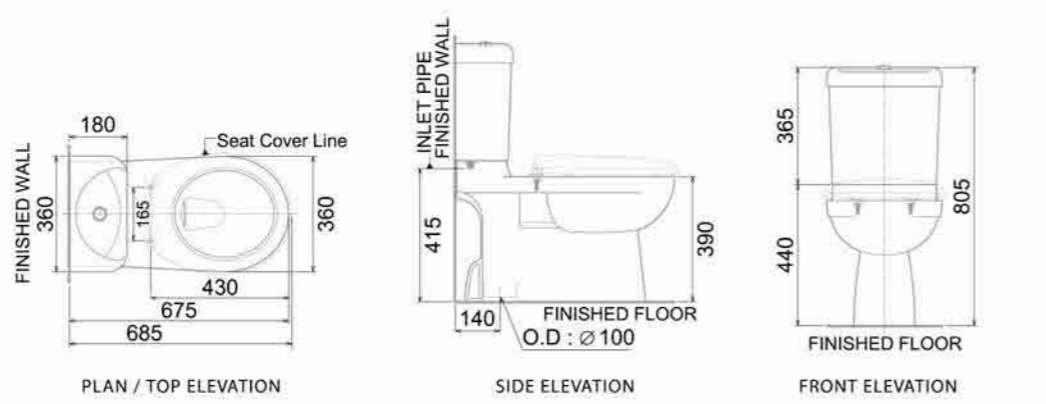

Lisa suites

Claytan®

WC 4505 / LC 3007D Available Colours:

Press Button BO/S Trap rough-in:  
 D 4.5/6 Litres 260mm  
 A 4.5/6 Litres 140mm  
 P 4.5/6 Litres Trap height : 190mm

WB 1059 / BP 1754 Available Colours:

Basin with Pedestal  
 L 475 x W 570 x H 805  
 Also available with Semi Pedestal SR 1701

www.claytangroup.com

proudly 100% malaysian made

**Claytan®**  
a subsidiary of **Claytan**

Clay Industries Sdn Bhd (8130-W)  
57th Miles Jalan Johor, 86100 Ayer Hitam, Kluang, Johor, Malaysia  
Tel: (6) 07-758 1201 / 1202 Fax: (6) 07-758 1175 / 1825  
Email: info@claytangroup.com