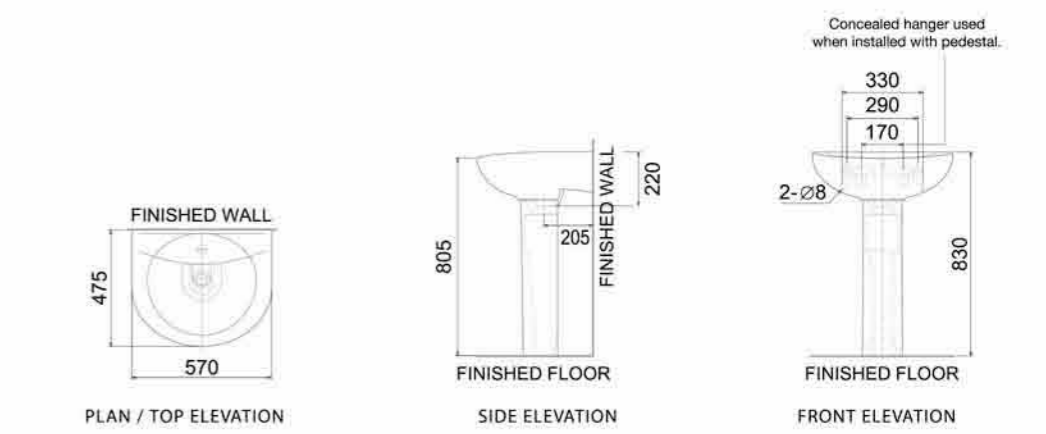

Lisa suites

Claytan®

WC 4505 / LC 3007D Available Colours:

Press Button BO/S Trap rough-in:  
 D 4.5/6 Litres 260mm  
 A 4.5/6 Litres 140mm  
 P 4.5/6 Litres Trap height : 190mm

WB 1059 / BP 1754 Available Colours:

Basin with Pedestal  
 L 475 x W 570 x H 805  
 Also available with Semi Pedestal SR 1701

www.claytangroup.com

proudly 100% malaysian made

**Claytan®**  
a subsidiary of **Claytan**

Clay Industries Sdn Bhd (8130-W)  
57th Miles Jalan Johor, 86100 Ayer Hitam, Kluang, Johor, Malaysia  
Tel: (6) 07-758 1201 / 1202 Fax: (6) 07-758 1175 / 1825  
Email: info@claytangroup.com