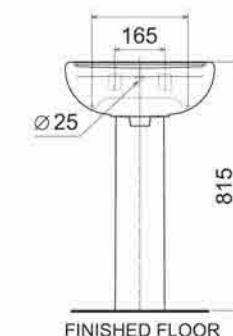

Iris suites

Claytan®

WC 4501 / LC 3005D

Available Colours

4.5/6 Litres Press Button  
 BO / S trap rough-in : 260mm  
 P Trap Height : 190mm

PLAN / TOP ELEVATION

SIDE ELEVATION

FRONT ELEVATION

WB 1054 / BP 1754

Available Colours

Basin with Pedestal  
 L 420 x W 490 x H 790

PLAN / TOP ELEVATION

SIDE ELEVATION

FRONT ELEVATION

www.claytangroup.com

proudly 100% malaysian made