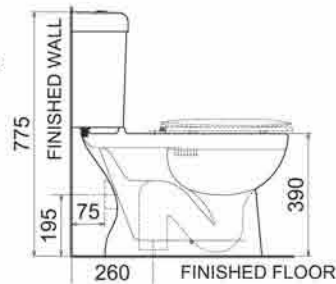

Iris suites

Claytan®

WC 4501 / LC 3005D

Available Colours

4.5/6 Litres Press Button  
 BO / S trap rough-in : 260mm  
 P Trap Height : 190mm

PLAN / TOP ELEVATION

SIDE ELEVATION

FRONT ELEVATION

WB 1054 / BP 1754

Available Colours

Basin with Pedestal  
 L 420 x W 490 x H 790

PLAN / TOP ELEVATION

SIDE ELEVATION

FRONT ELEVATION

www.claytangroup.com

proudly 100% malaysian made