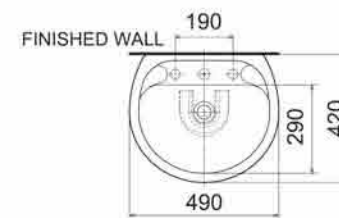

Iris suites

Claytan®

WC 4501 / LC 3005D

Available Colours

4.5/6 Litres Press Button  
 BO / S trap rough-in : 260mm  
 P Trap Height : 190mm

PLAN / TOP ELEVATION

SIDE ELEVATION

FRONT ELEVATION

WB 1054 / BP 1754

Available Colours

Basin with Pedestal  
 L 420 x W 490 x H 790

PLAN / TOP ELEVATION

SIDE ELEVATION

FRONT ELEVATION

www.claytangroup.com

proudly 100% malaysian made