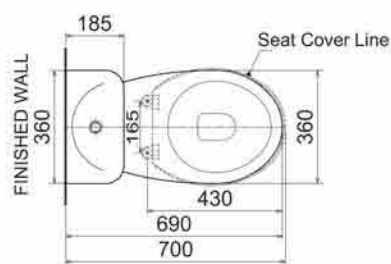

Iris suites

Claytan®

WC 4501 / LC 3005D

Available Colours

4.5/6 Litres Press Button  
 BO / S trap rough-in : 260mm  
 P Trap Height : 190mm

PLAN / TOP ELEVATION

SIDE ELEVATION

FRONT ELEVATION

WB 1054 / BP 1754

Available Colours

Basin with Pedestal  
 L 420 x W 490 x H 790

PLAN / TOP ELEVATION

SIDE ELEVATION

FRONT ELEVATION

www.claytangroup.com

proudly 100% malaysian made