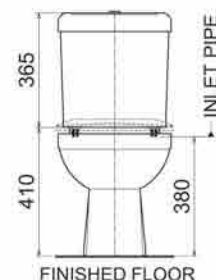

Iris suites

Claytan®

WC 4501 / LC 3005D

Available Colours

4.5/6 Litres Press Button  
 BO / S trap rough-in : 260mm  
 P Trap Height : 190mm

PLAN / TOP ELEVATION

SIDE ELEVATION

FRONT ELEVATION

WB 1054 / BP 1754

Available Colours

Basin with Pedestal  
 L 420 x W 490 x H 790

PLAN / TOP ELEVATION

SIDE ELEVATION

FRONT ELEVATION

www.claytangroup.com

proudly 100% malaysian made