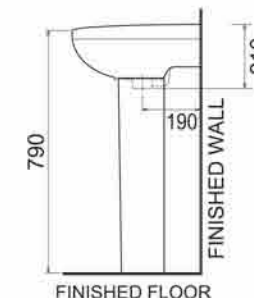

Iris suites

Claytan®

WC 4501 / LC 3005D

Available Colours

4.5/6 Litres Press Button  
 BO / S trap rough-in : 260mm  
 P Trap Height : 190mm

PLAN / TOP ELEVATION

SIDE ELEVATION

FRONT ELEVATION

WB 1054 / BP 1754

Available Colours

Basin with Pedestal  
 L 420 x W 490 x H 790

PLAN / TOP ELEVATION

SIDE ELEVATION

FRONT ELEVATION

www.claytangroup.com

proudly 100% malaysian made